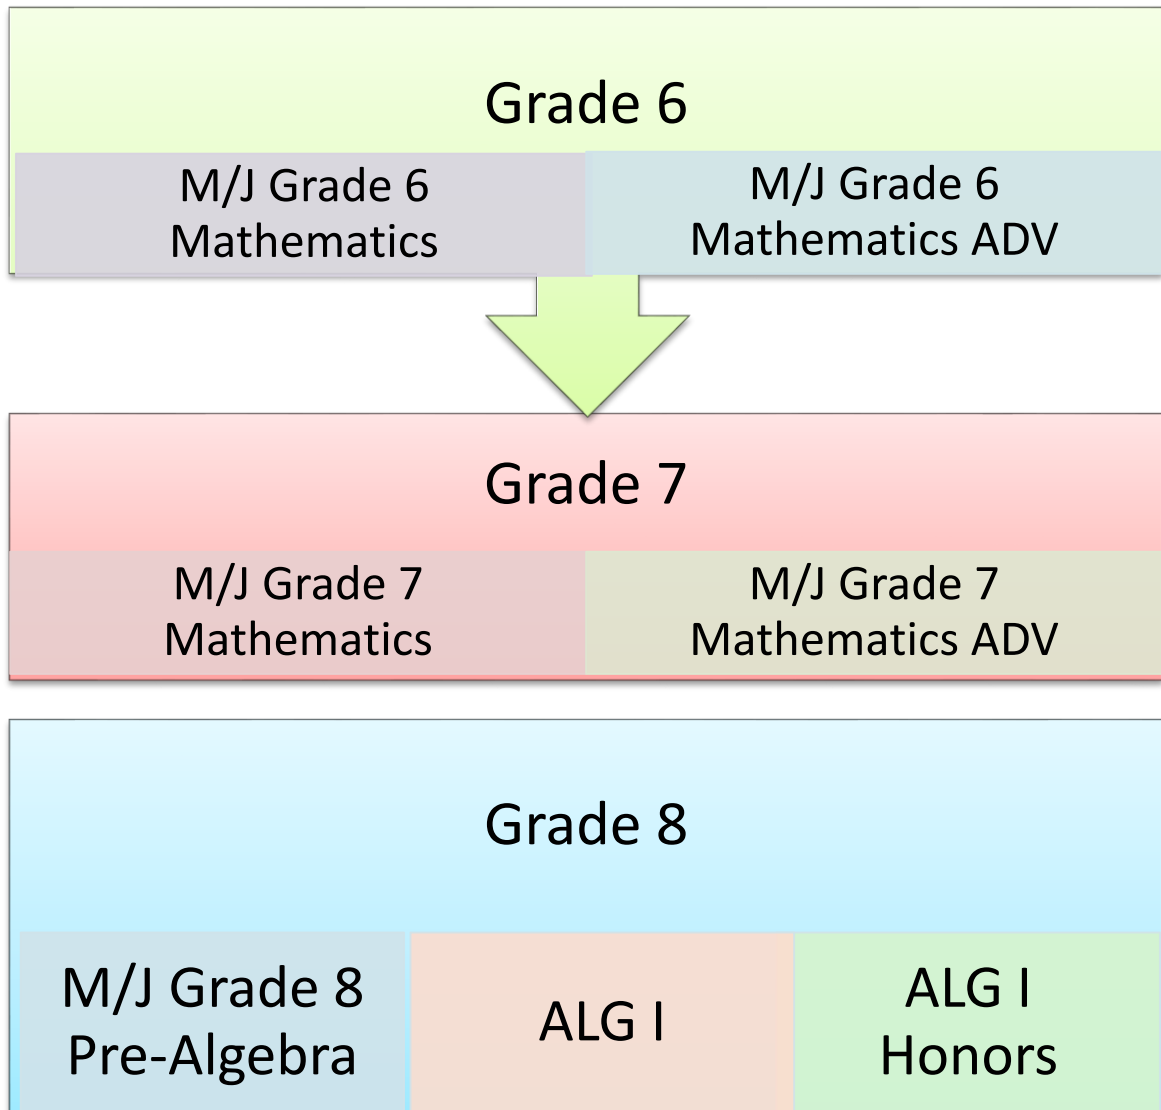

Florida Math 2016-17

ALG I	
Algebra I Honors	Algebra I

HS Math Deficiencies	
Developmental ALG 1 year course	Continuing Algebra 1 year course

Failed ALG I EOC	
Liberal Arts Math &	Intensive Math